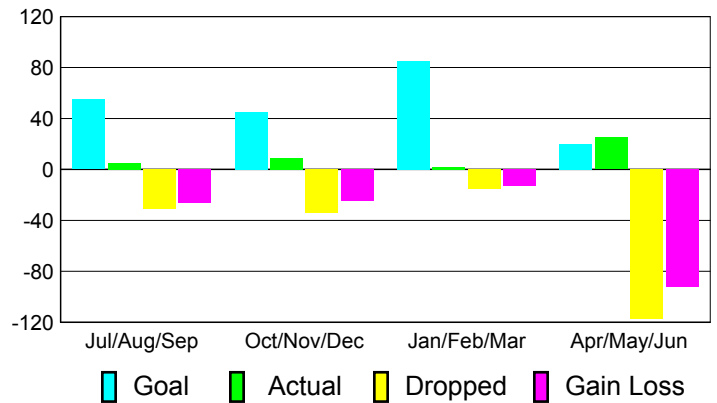

Membership Results 2010-2011

Goal, New, Dropped, Gain/Loss

Comparison of Membership Gain/Loss

Current Year Compared to the Previous Year