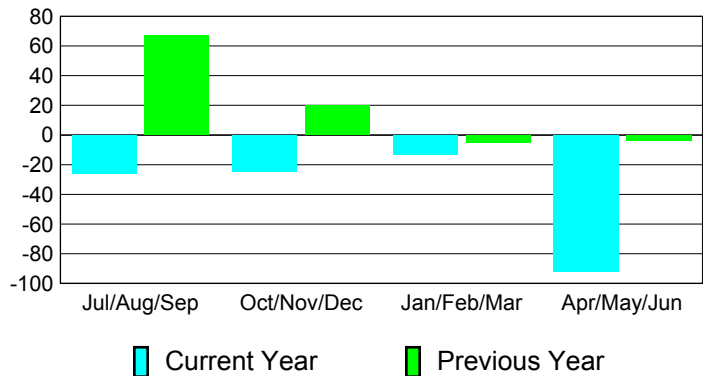

Membership Results
2010-2011

Membership
2009-2010

Month	Net Memb Goal	Actual New Memb	Actual Dropped Memb	Gain/Loss of Memb	Gain/Loss of Memb
Jul/Aug/Sep	55	5	-31	-26	67
Oct/Nov/Dec	45	9	-34	-25	20
Jan/Feb/Mar	85	2	-15	-13	-5
Apr/May/Jun	20	25	-117	-92	-4
Totals	205	41	-197	-156	78

Membership Results 2010-2011

Goal, New, Dropped, Gain/Loss

Comparison of Membership Gain/Loss

Current Year Compared to the Previous Year

Gender Comparison 2010-2011

Jul/Aug/Sep

Oct/Nov/Dec

Jan/Feb/Mar