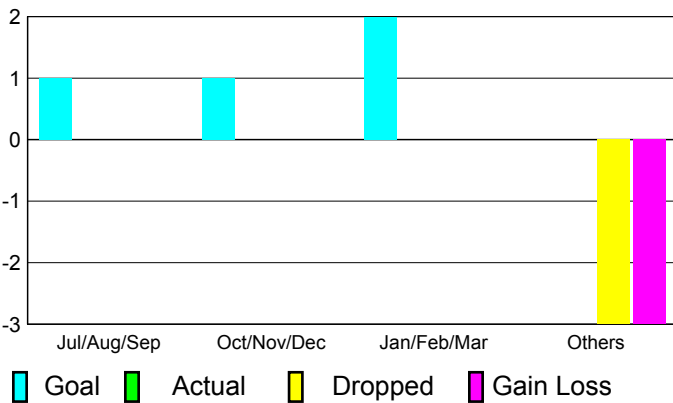

2010-2011 GMT Reports for District (or Undistricted) **District R 2**

GMT: **Doctor CARLOS E JUSTINIAN** Location: **DOMINICAN REPUBLIC**

GMT CA: **3**

CLUBS

Club Results
2010-2011

Clubs
2009-2010

Month	New Club Goal	Actual New Clubs	Actual Dropped Clubs	Gain/Loss of Clubs	Gain/Loss of Clubs
Jul/Aug/Sep	1	0	0	0	2
Oct/Nov/Dec	1	0	0	0	0
Jan/Feb/Mar	2	0	0	0	0
Apr/May/Jun	0	0	-3	-3	1
Totals	4	0	-3	-3	3

Club Results 2010-2011

Goal, New, Dropped, Gain/Loss

Comparison of Club Gain/Loss

Current Year Compared to the Previous Year

YTD Status Quo Clubs 2010-2011

Status Quo Clubs Compared to Status Quo Members

MEMBERSHIP