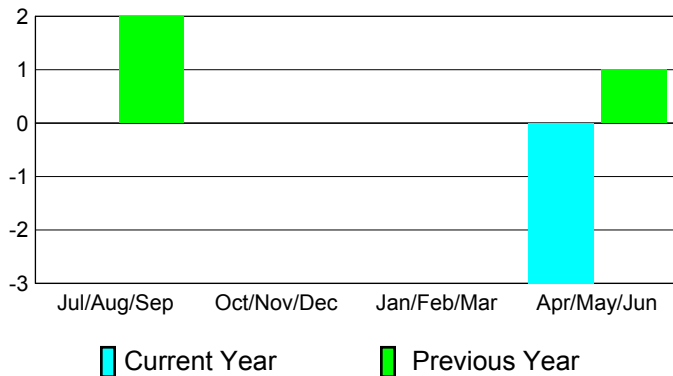

Club Results 2010-2011

Goal, New, Dropped, Gain/Loss

Comparison of Club Gain/Loss

Current Year Compared to the Previous Year

YTD Status Quo Clubs 2010-2011

Status Quo Clubs Compared to Status Quo Members

MEMBERSHIP