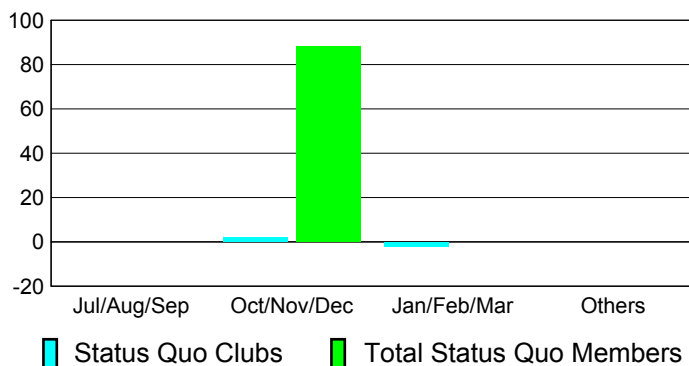

Club Results 2010-2011

Goal, New, Dropped, Gain/Loss

Comparison of Club Gain/Loss

Current Year Compared to the Previous Year

YTD Status Quo Clubs 2010-2011

Status Quo Clubs Compared to Status Quo Members

MEMBERSHIP

Membership Results
2010-2011

Membership
2009-2010

Month	Net Memb Goal	Actual New Memb	Actual Dropped Memb	Gain/Loss of Memb	Gain/Loss of Memb
Jul/Aug/Sep	55	5	-31	-26	67
Oct/Nov/Dec	45	9	-34	-25	20
Jan/Feb/Mar	85	2	-15	-13	-5
Apr/May/Jun	20	25	-117	-92	-4
Totals	205	41	-197	-156	78